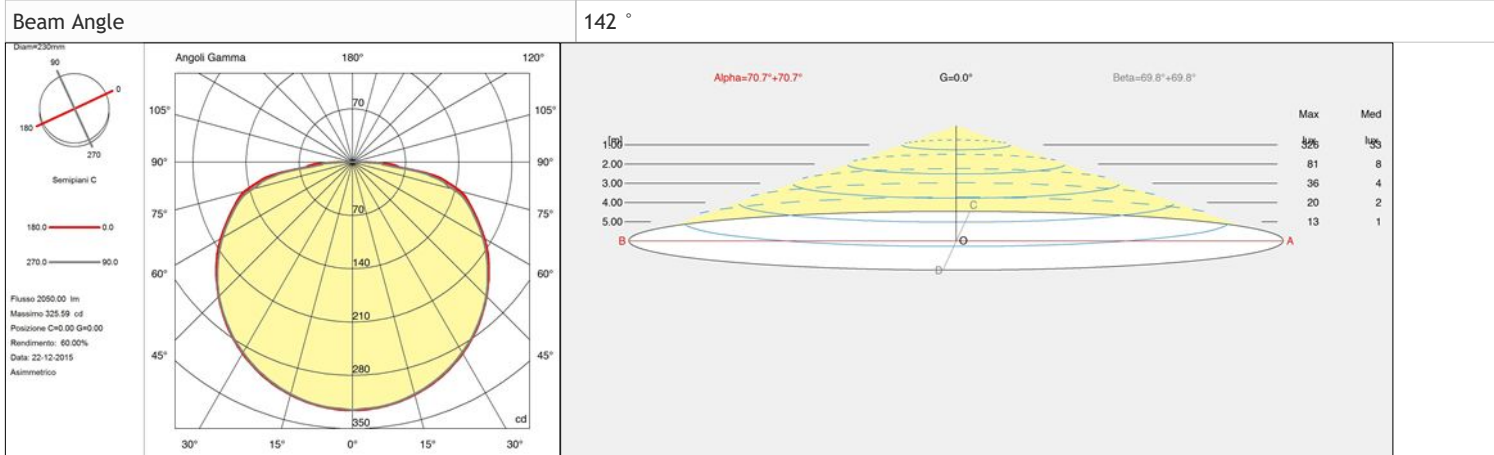

PRODUCT DATA SHEET : 41100120

RECESSED FIXED ELBA ROUND 24W 3000K WHITE

Lifetime	50000h L80B20

Dimensions	Ø 230mm x h 75mm

Weight	605 gr

Colour	WHITE

IP protection degree	IP20

Connection type	DRIVER CONNECTION

Cable length	20cm 2x0.7

Recessed hole	210 mm

Ambient temperature of use	-20/40 °C

EAN code	8054247487867

Inner pieces	1

Packaging dimensions	24,00x27,00x8,00 cm

Master pieces	8

Packaging dimensions	67,00x29,00x27,00 cm

The components of the products follow a continuous evolution of their technical characteristics and performance. Wiva Group reserves the right to make technical changes and therefore the values may be updated. It is always advisable to request confirmation when ordering.